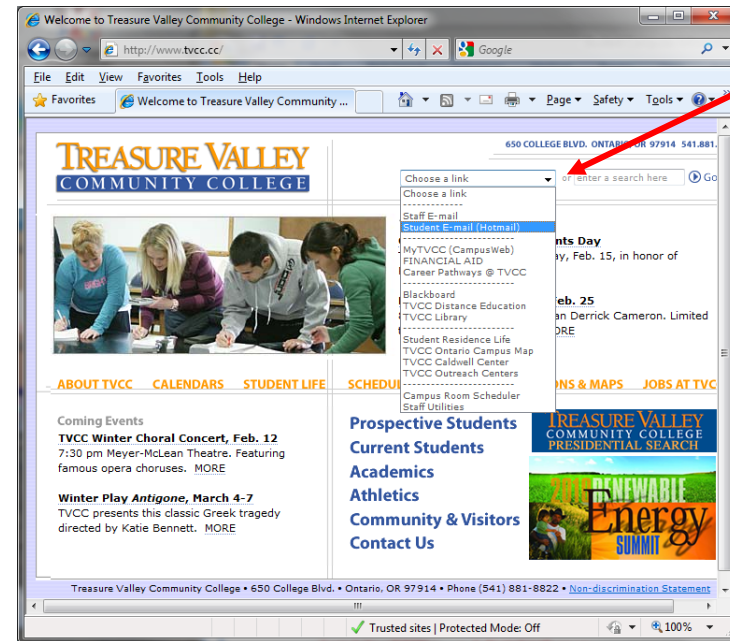

WIRELESS:

Apply for wireless access here:

www.tvcc.cc/iss/wirelessaccess.cfm

Fill in the form and submit.

Use the same Username and Password.

Click the "Choose a link" dropdown menu to access Student Email, Blackboard, and MyTVCC.